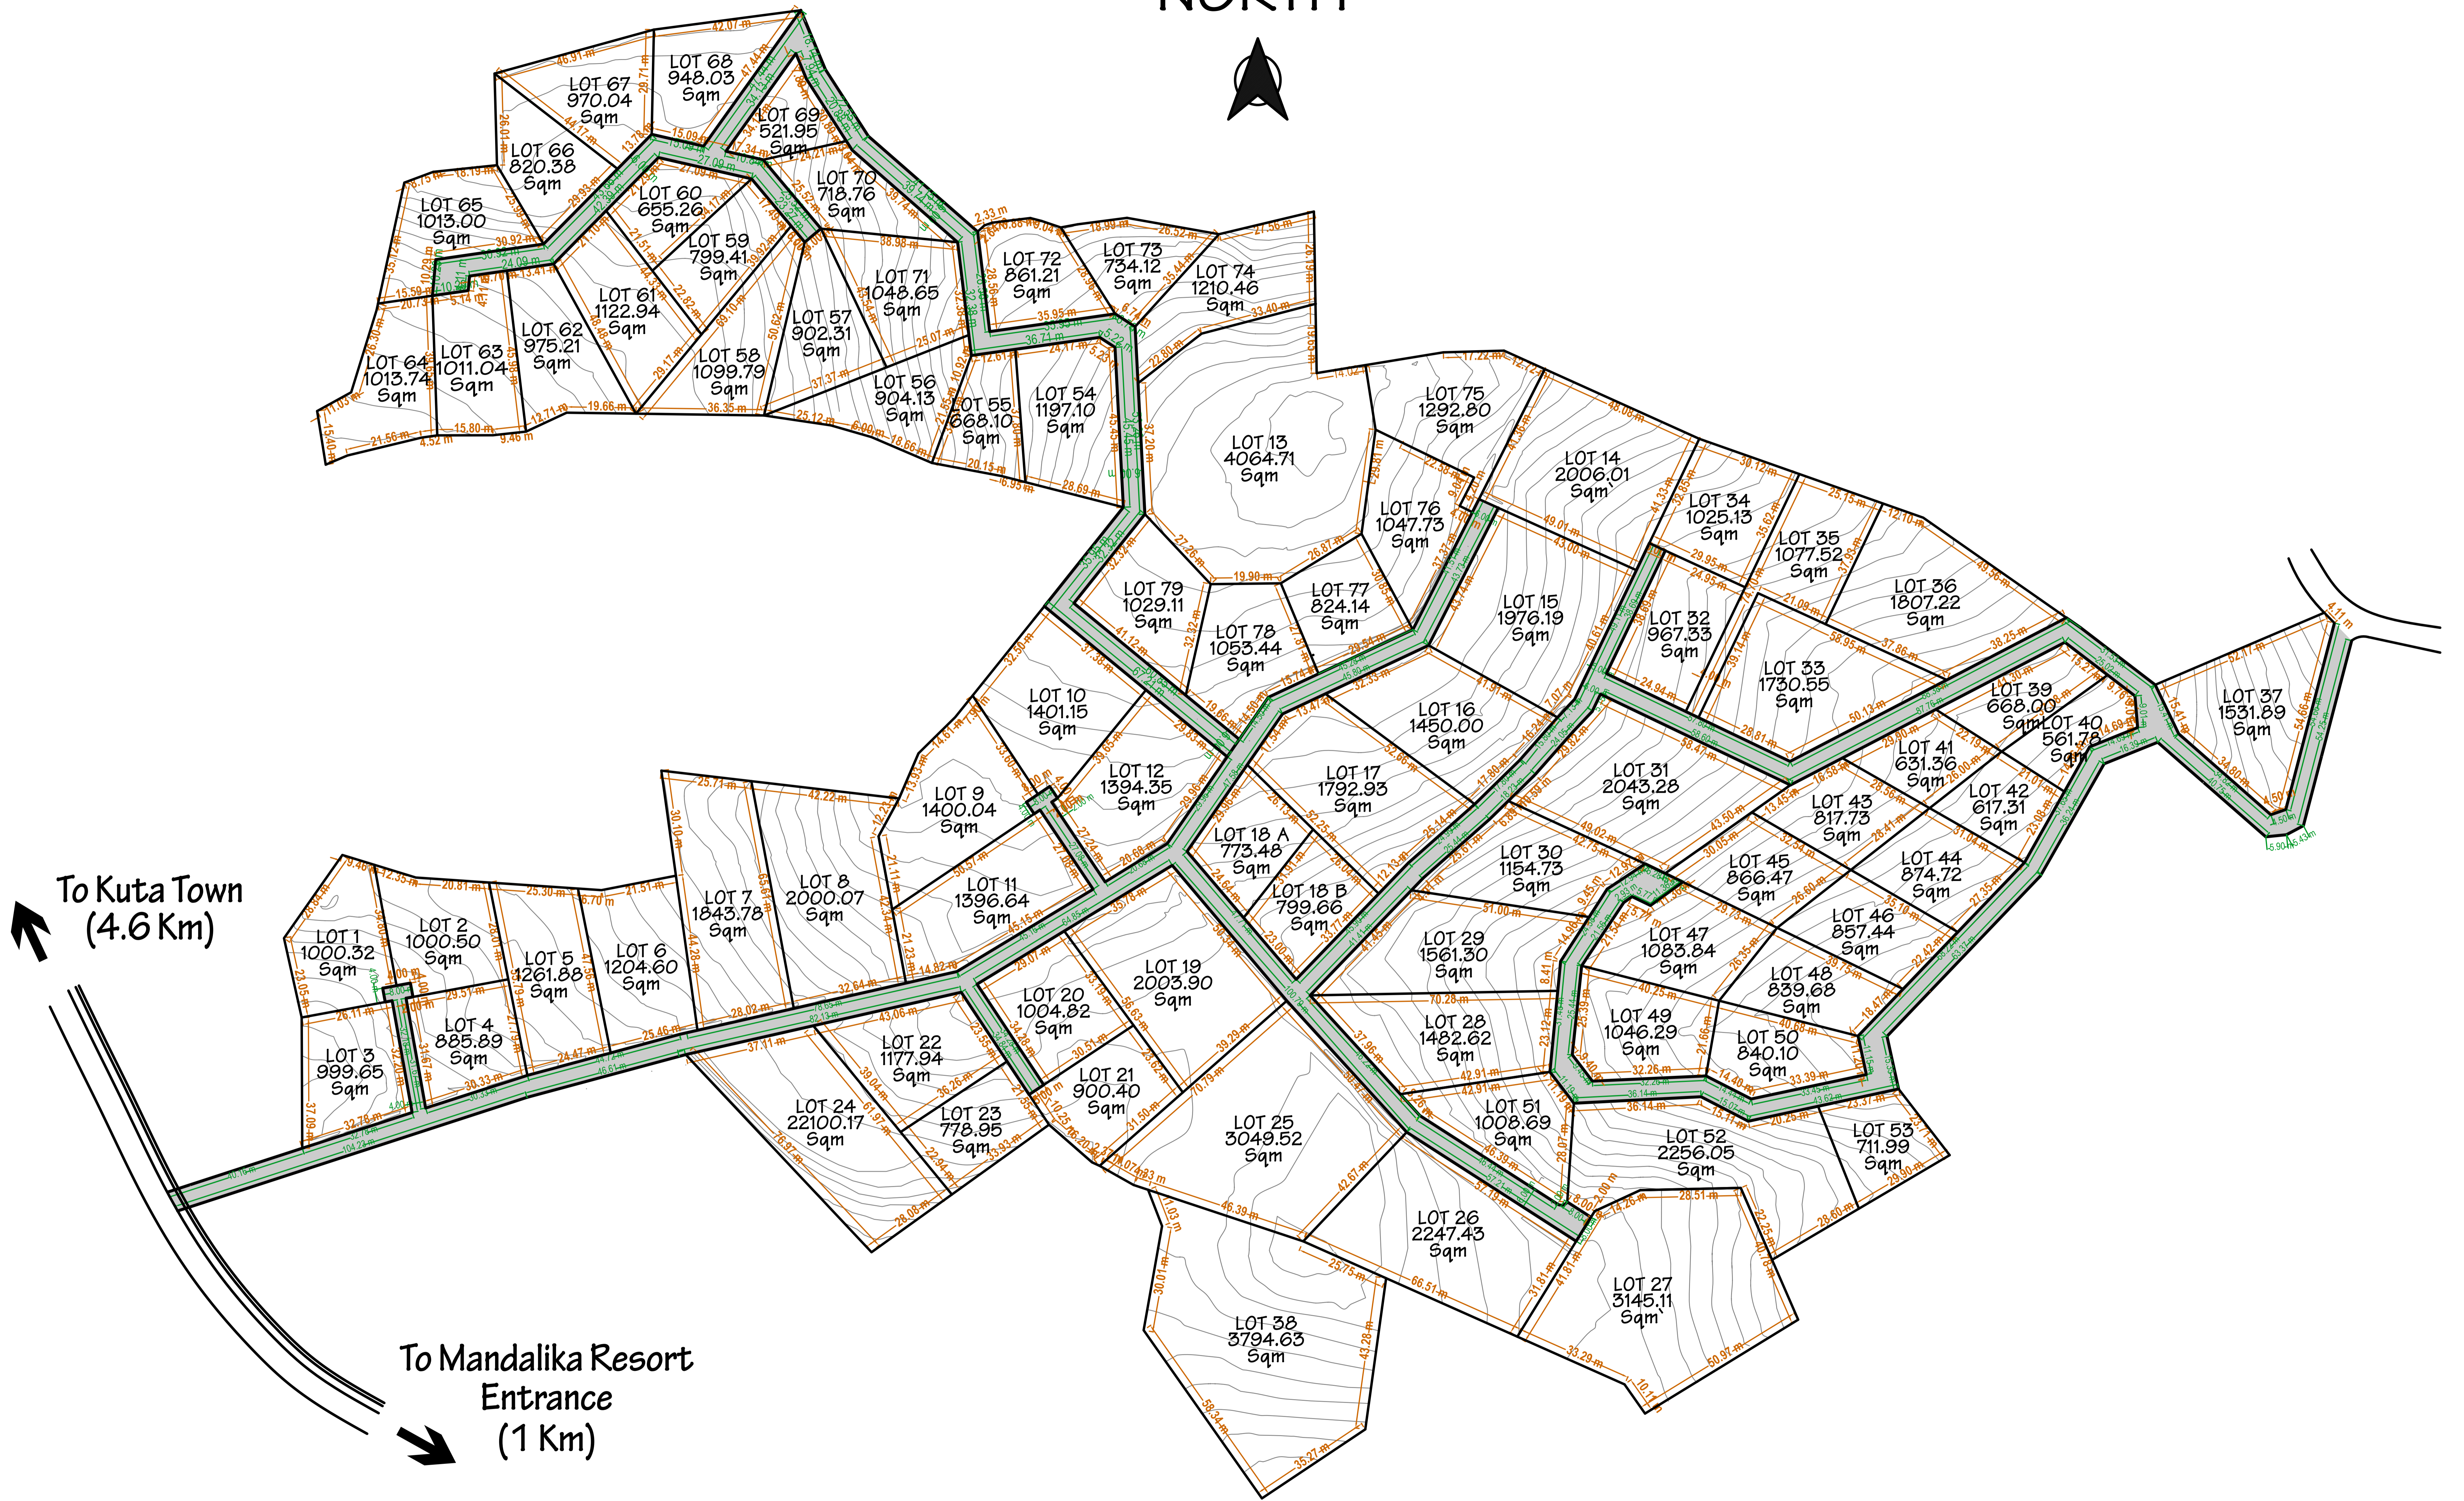

NORTH

To Kuta Town
(4.6 Km)

To Mandalika Resort
Entrance
(1 Km)

Tanjung Ocean View Development

Lot & Road Dimensions Map